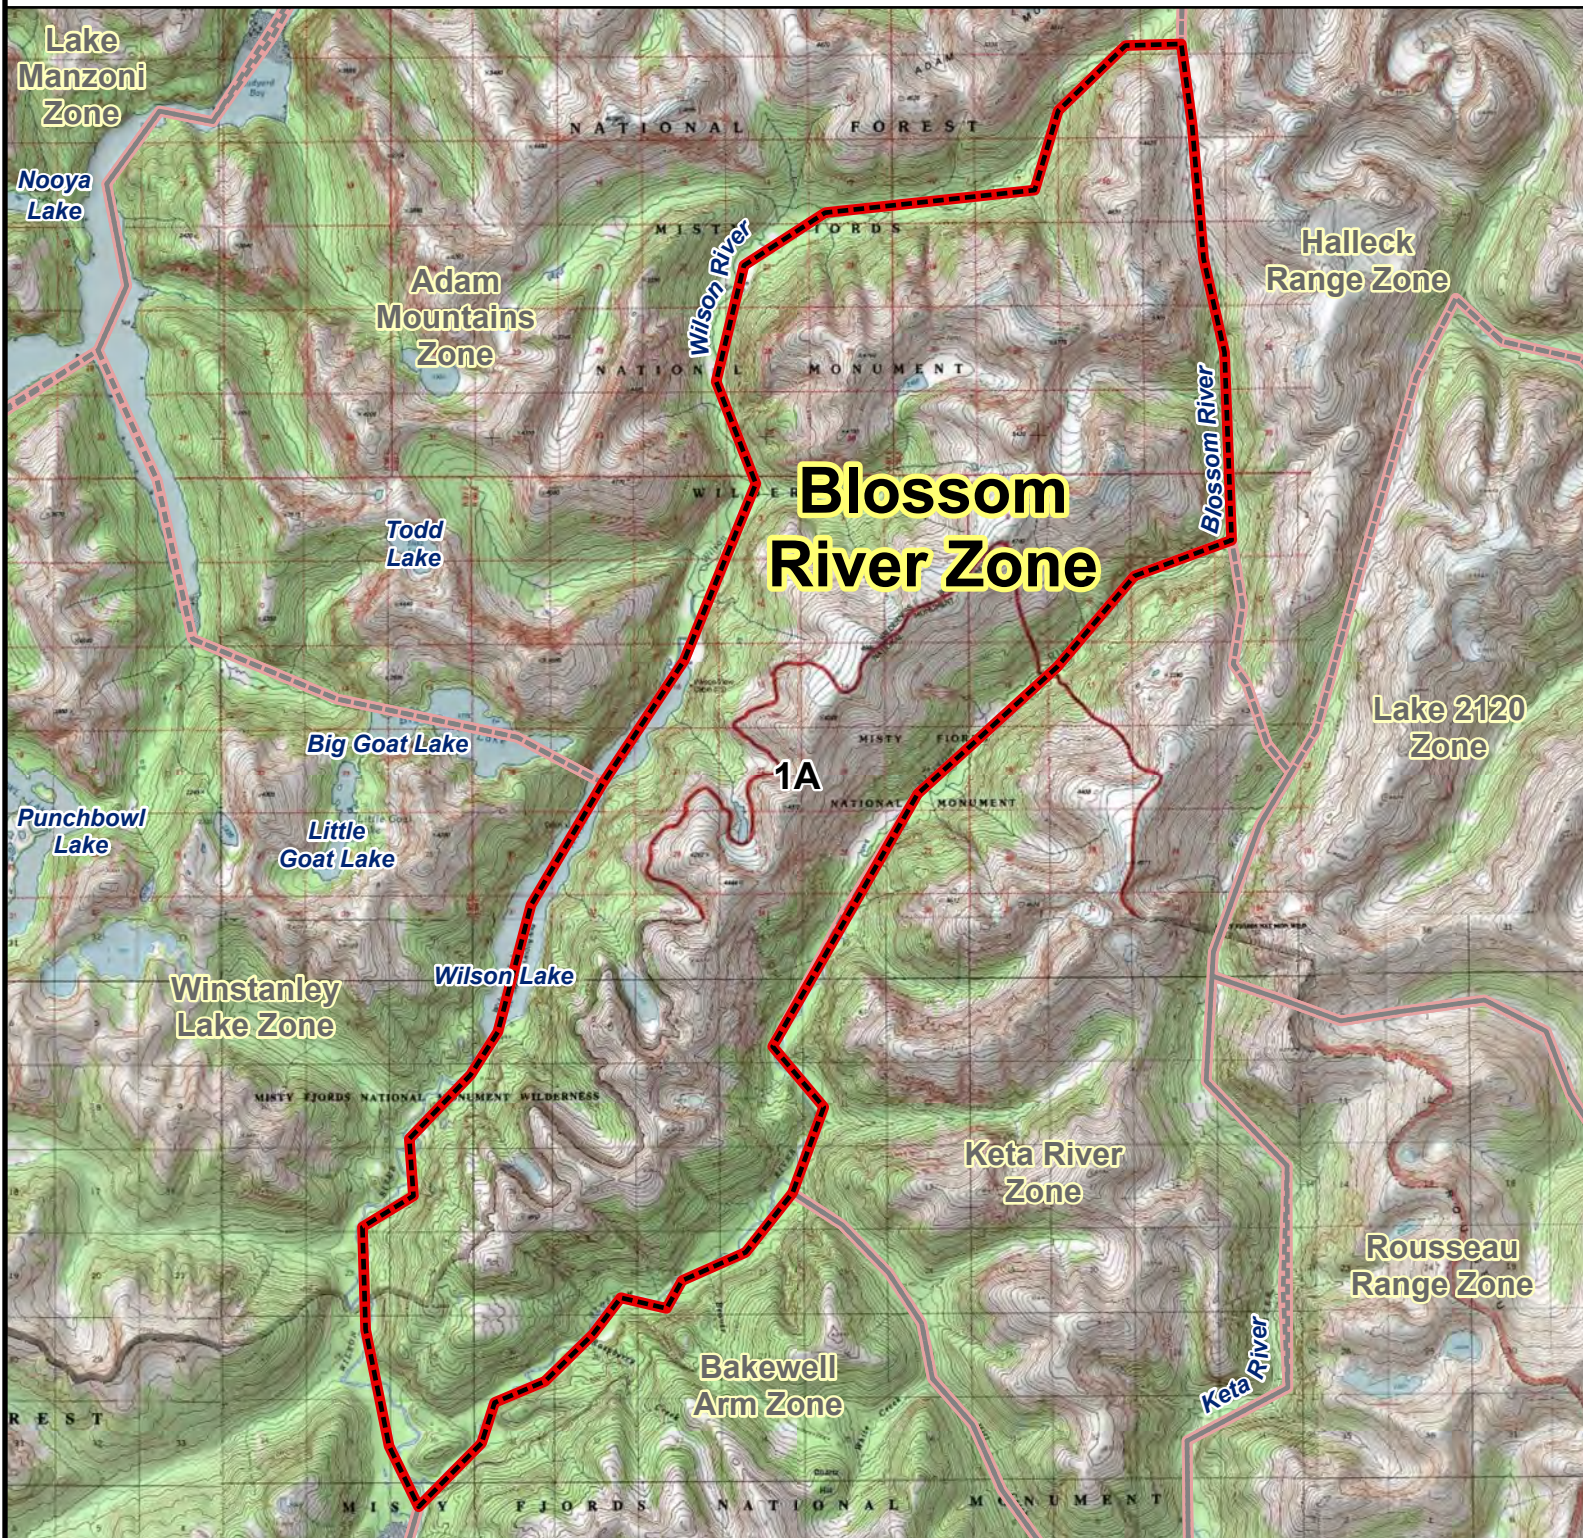

RG002 MOUNTAIN GOAT HUNT

Blossom River Zone

Blossom River Zone: Originating where the Wilson River and Blossom River flow into Wilson Arm, north along the Wilson River to Wilson Lake, through Wilson Lake, northeast along the Wilson River to it's headwaters, then south at GPS coordinates N 55.650293, W -130.374261, south down drainage through the unnamed lake and into the headwaters of the Blossom River, then southwest along the Blossom River to the point of origin.